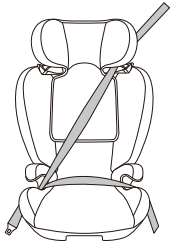

Sora-Fix

suitable for

body size
100 cm – 150 cm

THIS IS HOW YOU SECURE YOUR CHILD:

100 cm – 150 cm